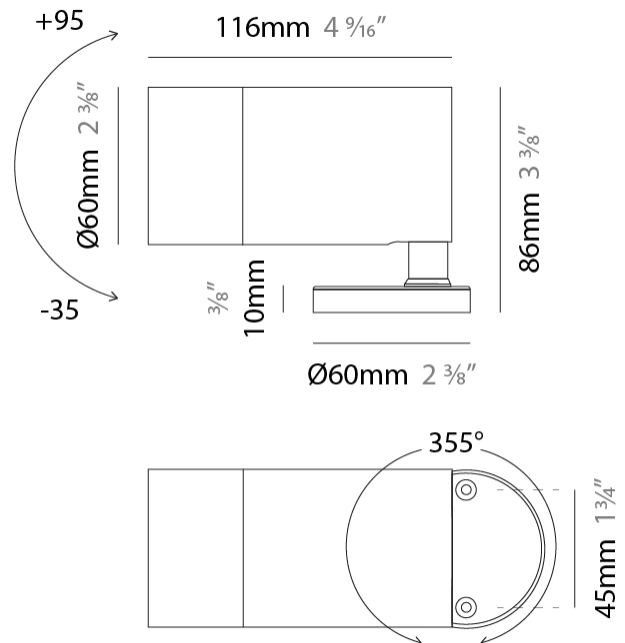

GENERAL

Series: Vario
 Subseries: Vario 60
 Brand: Unonovesette
 Division: Exterior
 Mounting Type: Surface
 Mounting Location: Above Ground
 Subcategory: Flood

PHYSICAL

Shape: Cylinder
 Diameter (mm): 60
 Diameter (in): 2 3/8
 Height (mm): 116
 Height (in): 4 9/16
 Light Distribution: Adjustable / Direct
 Weight (kg): 0.5
 Weight (lbs): 1.102
 Installation Requirement: Surface mounted / Spike / Tree strap
 Diffuser: Extra clear tempered / Frosted glass 6mm
 Fixture Finish: [ABA](#) / [ANA](#) / [ASB](#)
 Fixture Material: Machined Anticorodal Aluminium
 Cable Details: 350mm NS20N PCP 2x0.5 mm2

LED

Number of LEDs: 1
Color Temperature (°K): RGBW
CRI: >90 CRI
Lamp Life (hrs): 100000
Special LEDs offerings: RGBW

OPTICAL

Optic°: 35
Adjustability: Rotational 355°

RATINGS AND CERTIFICATIONS

Certified By: Certified for North American Standards
IP rating: IP66
IK Rating: IK08