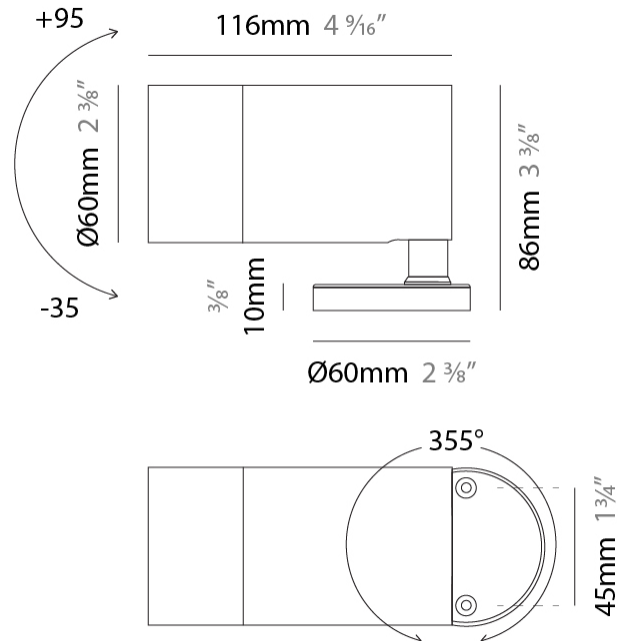

1. To build a product code in our configurator select the specify button on the base model # product page
2. To build a manual product code on this datasheet choose from the options listed below in blue font and add the suffix to the base model #

GENERAL

Series: Vario
Subseries: Vario 60
Brand: Unonovesette
Division: Exterior
Mounting Type: Surface
Mounting Location: Above Ground
Subcategory: Flood

PHYSICAL

Shape: Cylinder
Diameter (mm): 60
Diameter (in): 2 3/8
Height (mm): 116
Height (in): 4 9/16
Light Distribution: Adjustable / Direct
Weight (kg): 0.5
Weight (lbs): 1.102
Installation Requirement: Surface mounted / Spike / Tree strap
Diffuser: Extra clear tempered / Frosted glass 6mm
Fixture Finish: [ABA](#) / [ANA](#) / [ASB](#)
Fixture Material: Machined Anticorodal Aluminium
Cable Details: 350mm NS20N PCP 2x0.5 mm2

ELECTRICAL

Lamp Type: LED
Total Output Wattage (W): 12
Dimming: Phase Dimming (120Vac Only)
Driver Included: No
Driver Location: Remote
Driver Type: Constant Current - Universal
Driver Class: Class 2
Input Voltage (V): 120 - 277
Constant Current (MA): 350

LED

Number of LEDs: 1
Color Temperature (°K): 1800-3000 - Dim to Warm
Max. Delivered Lumen (lm): 824 to 22
CRI: >90 CRI
Lamp Life (hrs): 100000
Special LEDs offerings: Dim to Warm

OPTICAL

Optic°: [20](#) / [40](#)
Adjustability: Rotational 355°

RATINGS AND CERTIFICATIONS

Certified By: Certified for North American Standards
IP rating: IP66
IK Rating: IK08