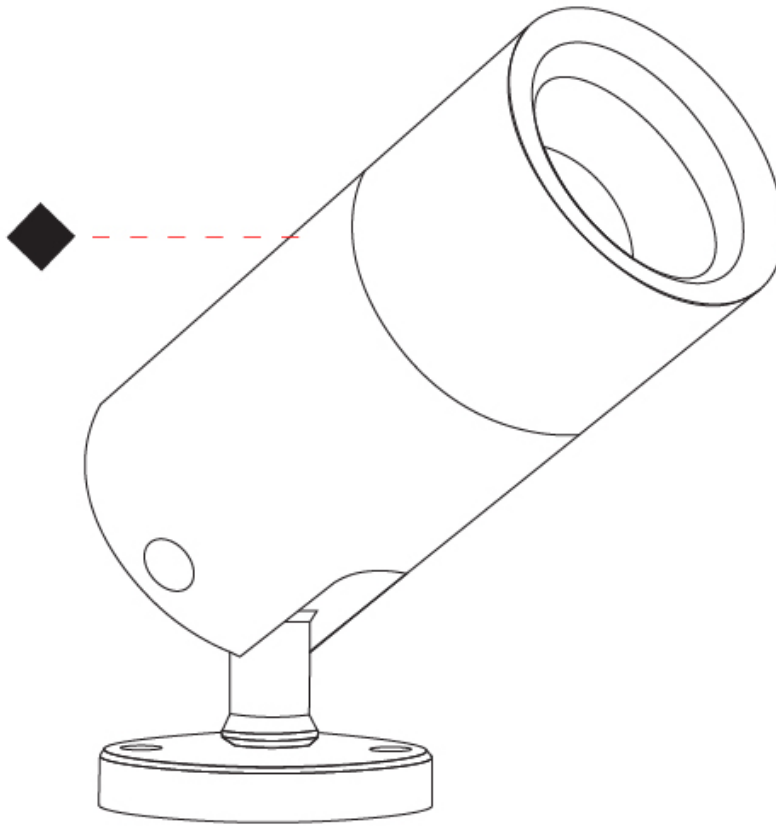

VARIO 60 SURFACE

E12F0006-

PROJECT _____

TYPE _____

SPECIFIER _____

QUANTITY _____

DATE _____

E